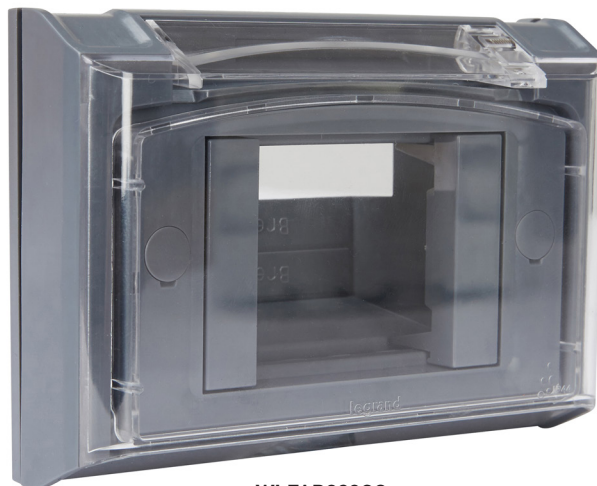

Datasheet

Arteor 3 Module Adaptor with Flap, IP44

CAT NO. **WLAR920LG, WLAR920CG, WLFAR920LG, WLFAR920CG**

WLFAR920CG

Cat No	WLAR920LG	WLAR920CG	WLFAR920LG	WLFAR920CG
Description	Arteor 3 Module Adaptor with Flap, IP44			
Colour	Limestone Grey (LG), Cement Grey (CG)			
Mounting	Surface mount		Shallow mount	
Mounting Centres	-		84mm	
IP rating	IP44 with flap closed, IP20 when flap open			
Capacity	3 Modules Arteor			
Operating temperature	0°C to 40°C			
Product dimensions (W x H x D) mm	122 x 85 x 25			
Material	UV-stabilised polycarbonate			

Datasheet

Arteor 3 Module Adaptor with Flap, IP44

CAT NO. **WLAR920LG, WLAR920CG, WLFAR920LG, WLFAR920CG**

WLFAR920CG

- IP44 (with flap closed)
- Adaptor to host Arteor mechanisms (3 Module capacity)

Single product		
Cat No.	Barcode	Dimensions (W x H x D)
WLAR920LG	9321001484196	126 x 90 x 90mm
WLAR920CG	9321001484370	126 x 90 x 90mm
WLFAR920LG	9321001484189	126 x 90 x 90mm
WLFAR920CG	9321001484363	126 x 90 x 90mm